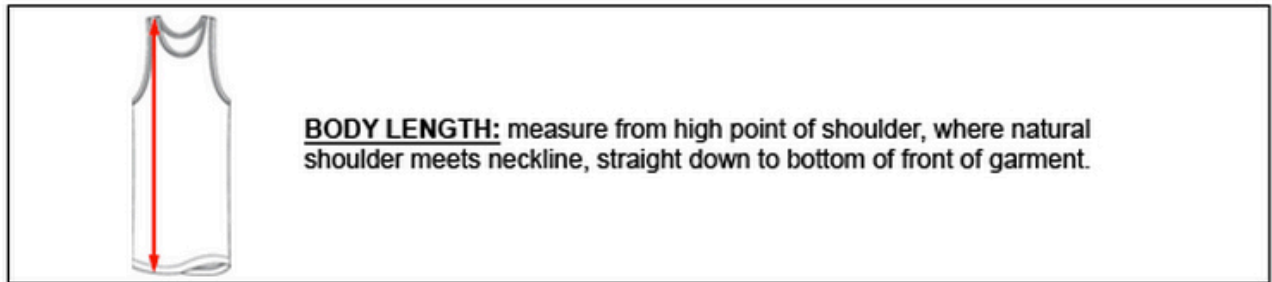

## 5K SHIRT SIZING CHARTS

ADULT 5K UNISEX SHIRT SIZING CHART									
Order Size:	XS	S	M	L	XL	2XL	3XL	4XL	5XL
Chest:	30 - 32"	34 - 36"	38 - 40"	42 - 44"	46 - 48"	50 - 52"	54 - 56"	58 - 60"	62 - 64"
Waist:	24 - 26"	28 - 30"	32 - 34"	36 - 38"	40 - 42"	44 - 46"	48 - 50"	52 - 54"	56 - 58"

**BODY LENGTH:** S- 27 1/2", M- 28 1/2", L- 29 1/2", XL- 30 1/2", 2XL- 32 1/2", 3XL- 33 1/2", 4XL- 34 1/2"

YOUTH 5K SHIRT SIZING CHART					
Order Size:	XS	S	M	L	XL
Youth:	2 - 4	6 - 8	10 - 12	14 - 16	18 - 20
Chest:	20 - 22"	22 - 26"	26 - 30"	30 - 34"	34 - 36"
Weight:	36 - 42 lbs	42 - 55 lbs	55 - 73 lbs	73 - 100 lbs	100 - 126 lbs

**BODY LENGTH:** XS-16", S-19 1/2", M-22", L-24 1/2", XL-26"